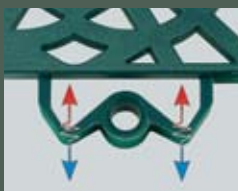

Tapping a rubber mallet or similar over the protruding rings easily interlocks the tiles together. No special tools, glue or screws are required. Use a jigsaw to cut the tiles for a perfect fit.

Minimal maintenance

The Decor/Cable strip is intended for indoor use in areas with constant temperature.

- *Decor/Cable Cross-piece 55 x 55 mm* – to be used as two lines of the above Decor/Cable strips intersect with each other.
- *Disassembly-tool* – for easy disassembly and rearrangement.

MADE IN SWEDEN

Decor/Cable Strips

Built-in expansion

Edge- and Corner strips

Disassembly-tool